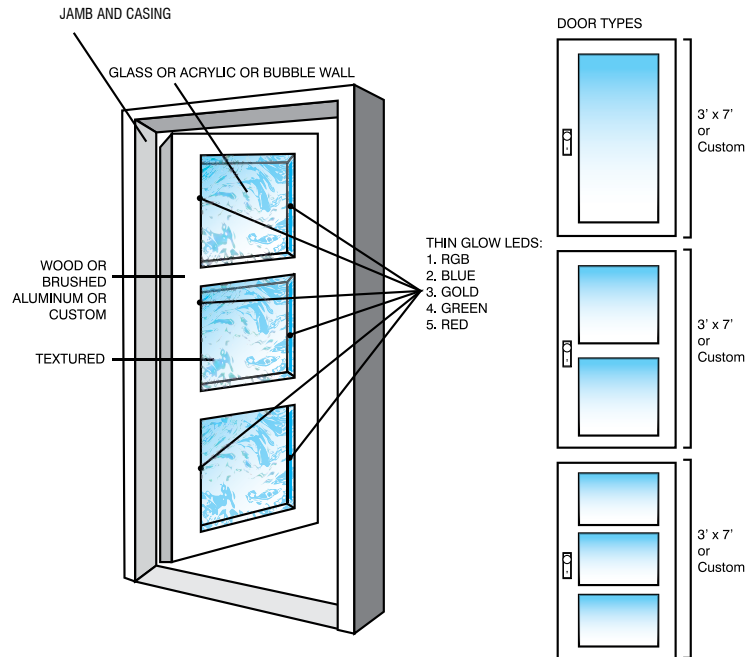

SPECIFICATION

- Glass or Acrylic Art Texture Design for Best Light Effect (Etched, Wave, or Bubble Wall)
- RGB LED Lighting or monochromatic color of your choosing
- RGB Remote Control with Transmitter and Receiver for LED RGB
- Plug and Play
-

SIZE: Standard Custom Sizes Available
LED Color changing lights with controller

INCLUDES:

LED CONTACT POINT

IL-GD-CONNECT-2

IL-GD-CONNECT-4

ORDERING LOGIC

MODEL	MATERIAL	FINISH	FRAME FINISH	TAIL LIGHT	LIGHT	WIDTH	Height
IL-GD-							
Impact	Glass	No - Textured	Aluminum	2 Contacts (W)	RGB	28"	6'8"
Lighting Inc.	Acrylic	Textured	Wood	4 Contacts (RGB)	WW - Warm White	30"	8'
Galaxy Door		Engraved	Custom	No Contacts	CW - Cool White	32"	
				Pre-Wired	R - Red	34"	
					G - Green	36"	
					B - Blue		
					Y - Yellow		